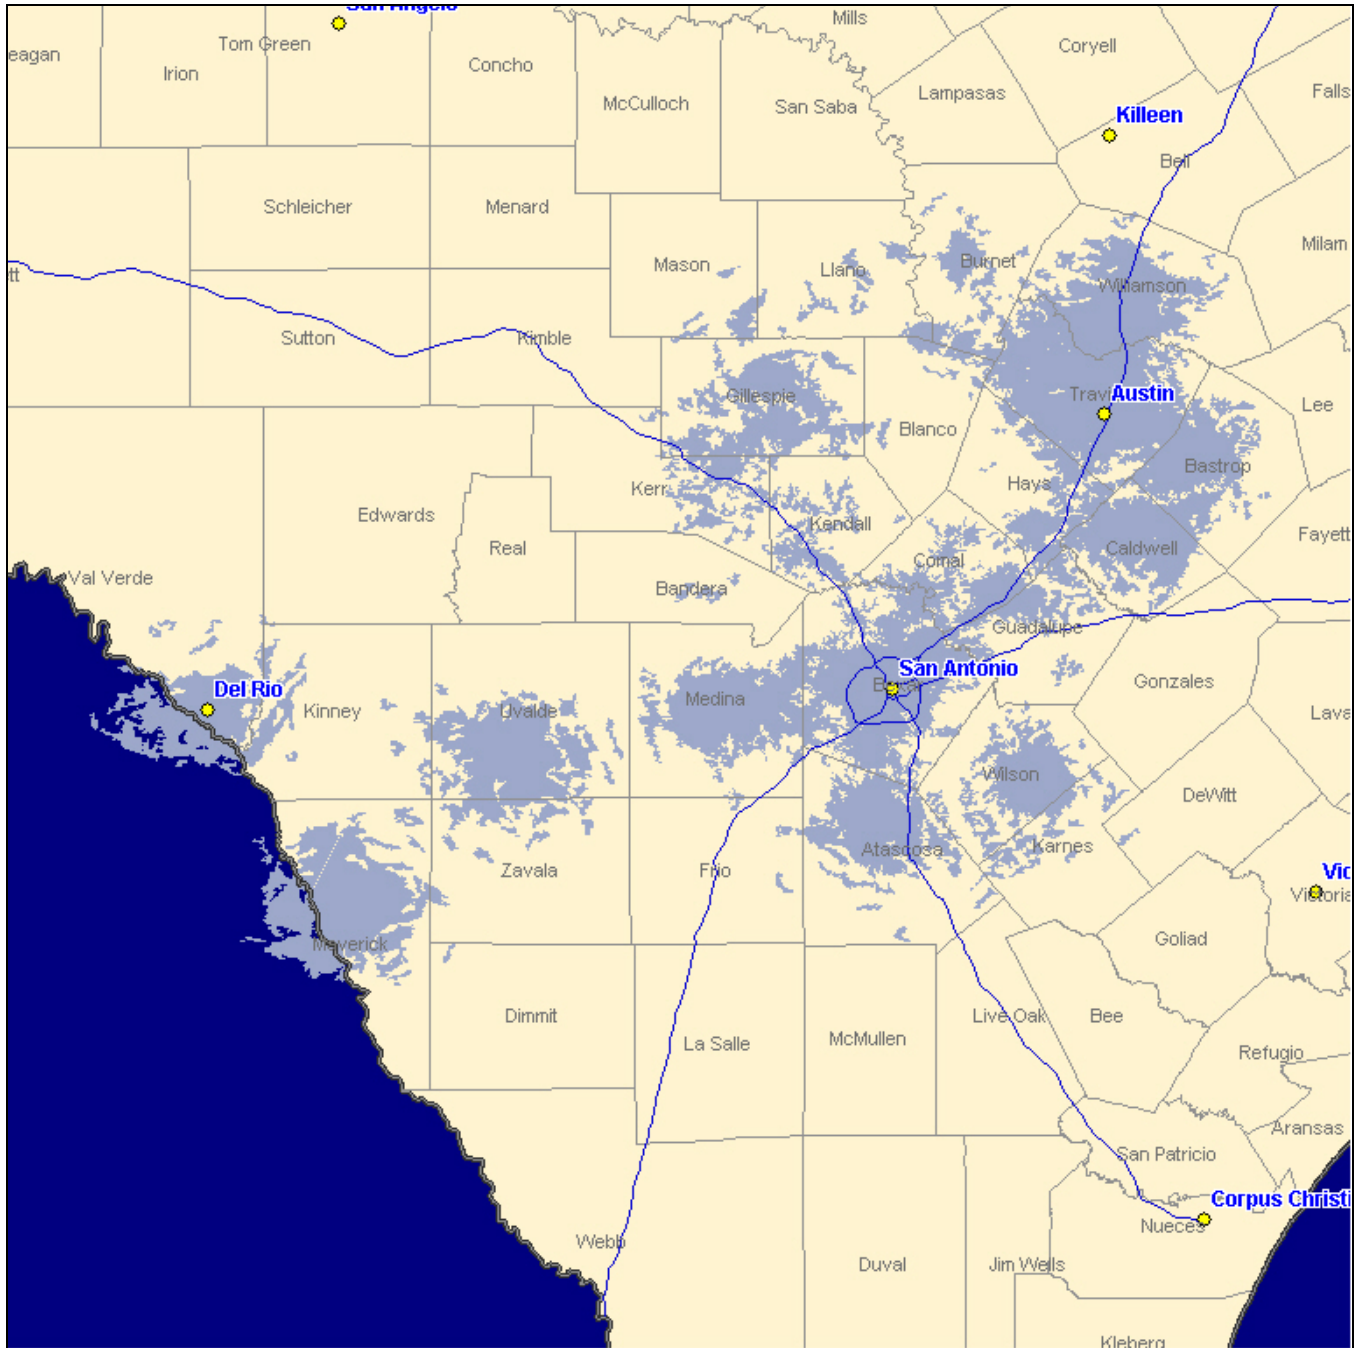

Austin

Local One-Way Coverage

929.6125 MHz

Because of the nature of radio transmission, strength of paging signal will vary depending upon your location. Maps may not be to scale.
©2007 USA Mobility